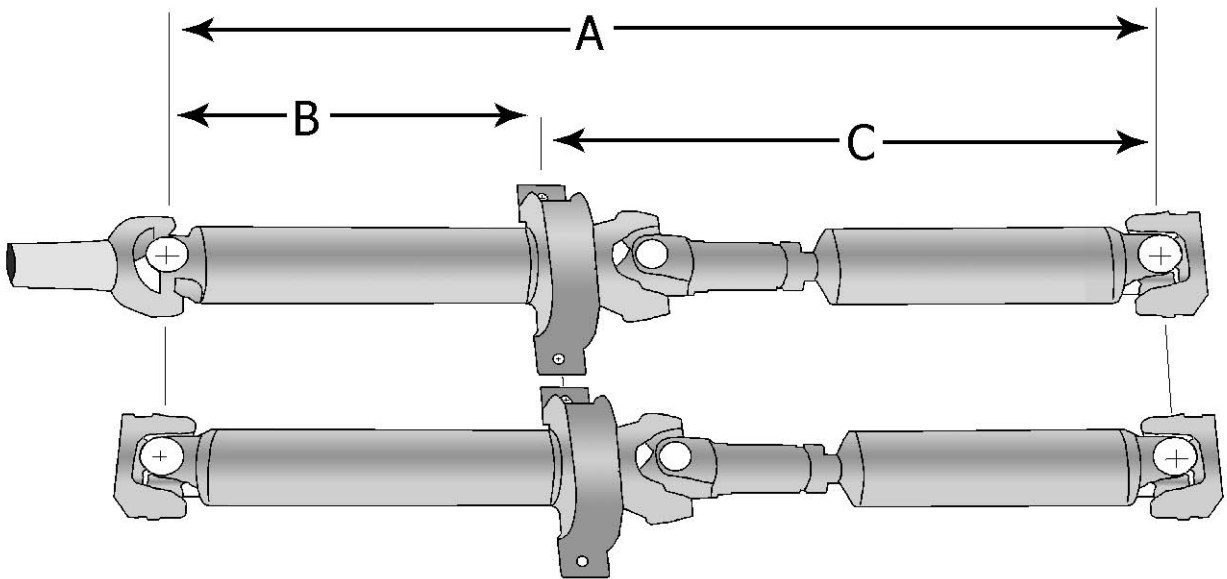

- A: The overall length with shaft on vehicle and with weight on the differential
- B: Length from **center** of front U-joint to the **Center** of the bolt holes on the hanger bearing
- C: From the **Center** of the bolt holes on hanger to the **Center** of the Rear U-joint