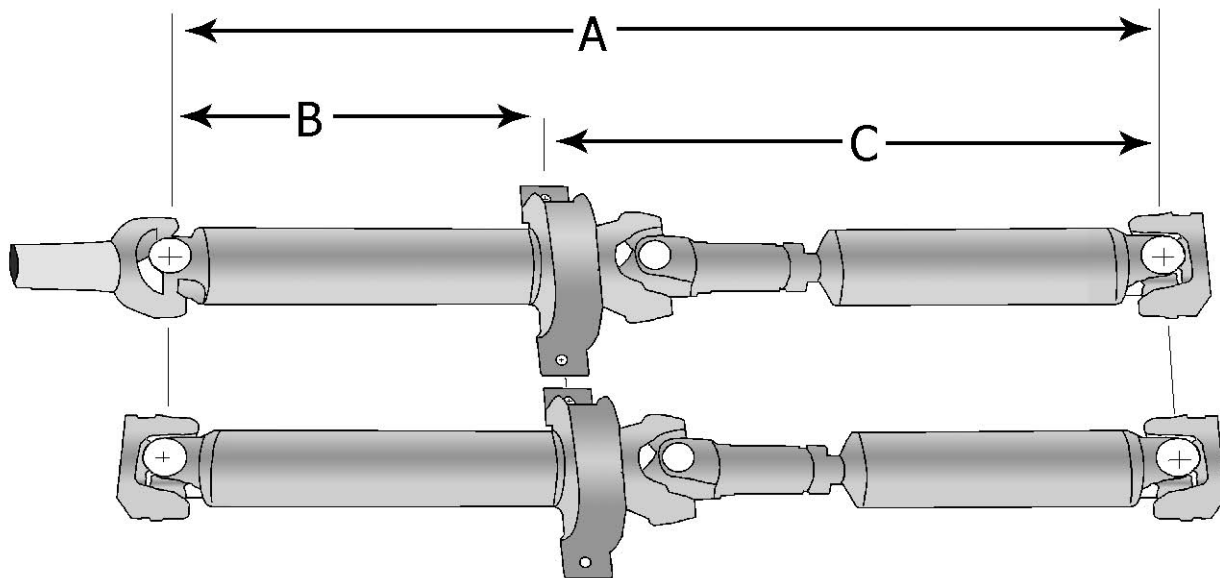

A: The overall length with shaft on vehicle and with weight on the differential

B: Length from **center** of front U-joint to the **Center** of the bolt holes on the hanger bearing

C: From the **Center** of the bolt holes on hanger to the **Center** of the Rear U-joint