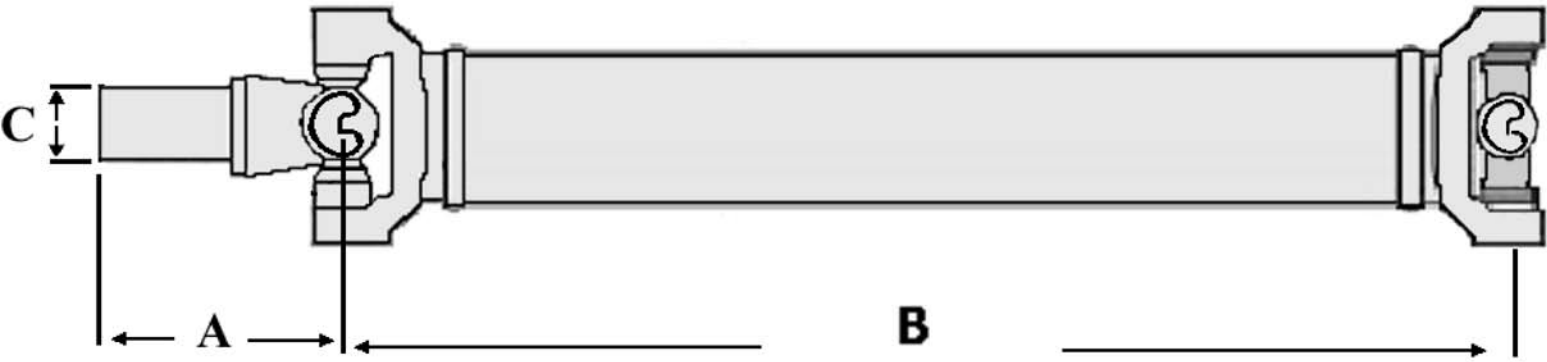

Midwest Driveshaft

3712 Illinois Ave.

St. Charles IL 60174

Phone: 630-513-9292 | Fax: 630-513-9387

www.mdsdriveshaft.com

W=3.625